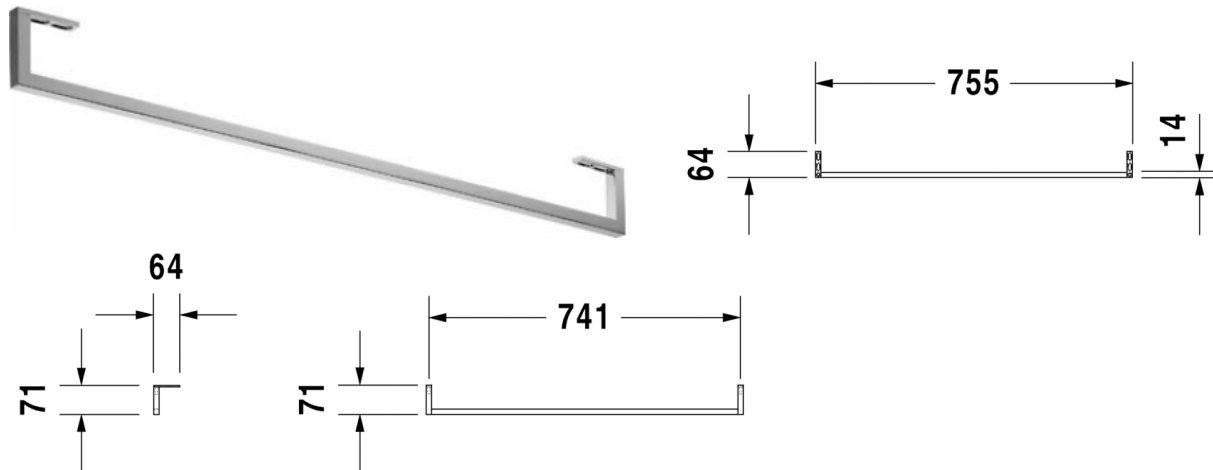

Accessories Towel rail # 003038

| < 755 mm > |

Towel rail	Dimension	Weight	Order number
square tube 14 mm, chrome, for washbasin # 045480, 235080			
Colors			
Variant			

All drawings contain the necessary measurements which are subject to standard tolerances. They are stated in mm and are non-binding. Exact measurements, in particular for customised installation scenarios, can only be taken from the finished ceramic piece.